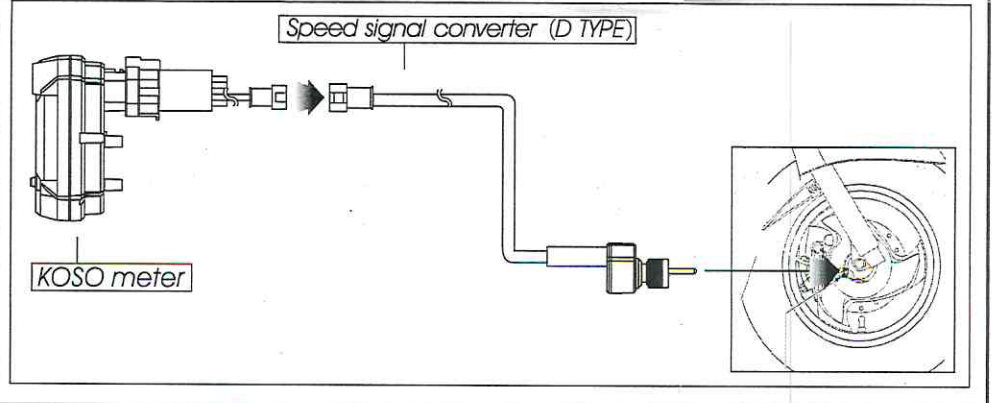

1 Signal setting

After installing the speed signal converter, Please change the relative setting as suggestion.

- The tire circumference : 714
- Sensor point : 6

2 Speed signal converter

3 Wiring installation instructions