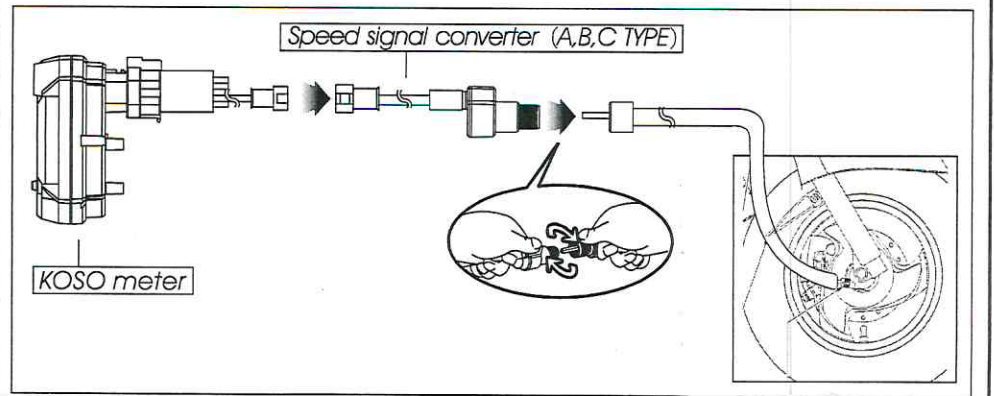

1 Signal setting

After installing the speed signal converter, Please change the relative setting as suggestion.

- The tire circumference : 714
- Sensor point : 6

2 Speed signal converter

3 Wiring installation instructions